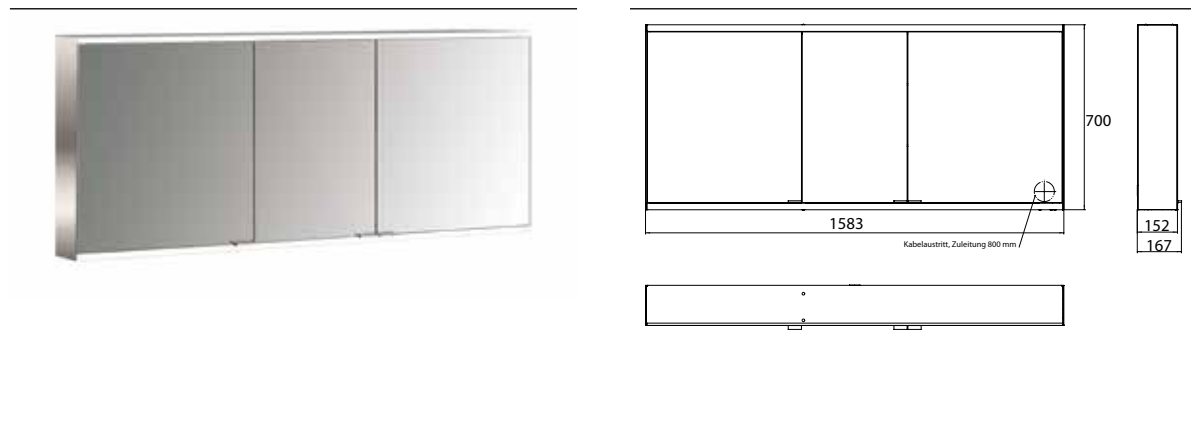

Illuminated mirror cabinet prime 2, 1.600 mm, 3 doors, wall-mounted version, IP 20 back panel mirror

Art.No.9497 050 48

with mirrored or white glass back panel, mirrored side panels, 4 continuously adjustable crystal glass shelves, 3 doors, 2 sockets and 1 switch, height: 700 mm, LED-lights (ca. 4.000 K), IP 20, energy efficiency grade: A - A++