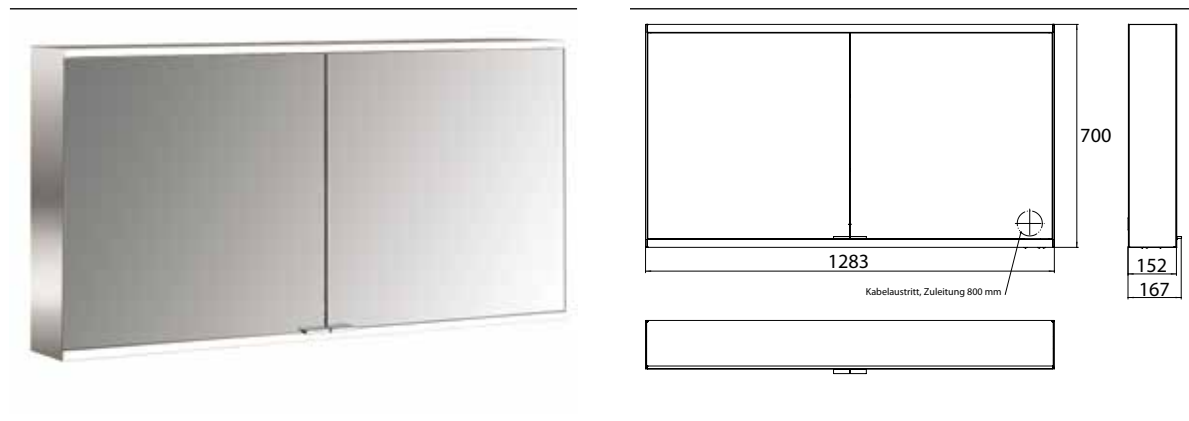

Illuminated mirror cabinet prime 2, 1.300 mm, 2 doors, wall-mounted version, IP 20 back panel mirror

Art.No.9497 050 47

with mirrored or white glass back panel, mirrored side panels, 2 continuously adjustable crystal glass shelves, 2 doors, 2 sockets and 1 switch, height: 700 mm, LED-lights (ca. 4.000 K), IP 20, energy efficiency grade: A - A++