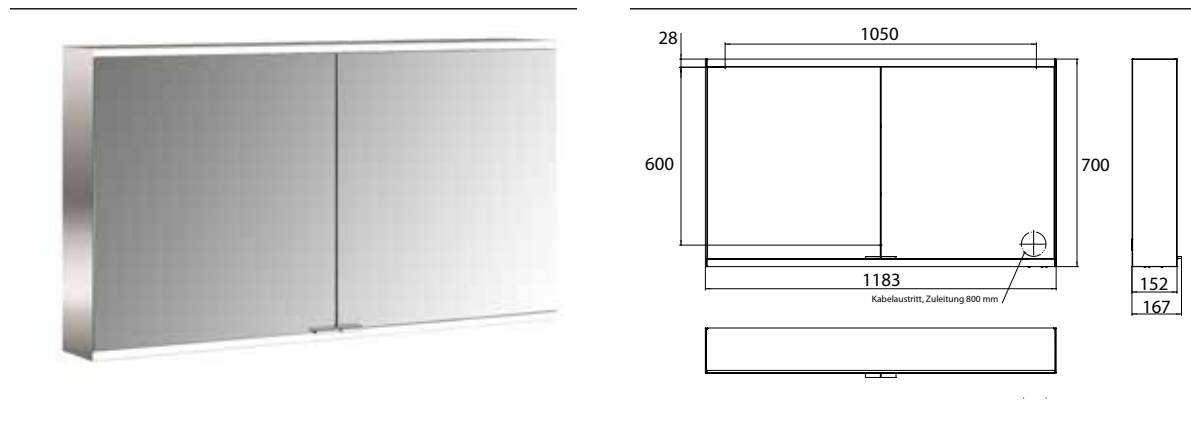

Illuminated mirror cabinet prime 2, 1.200 mm, 2 doors, wall-mounted version, IP 20 back panel mirror

Art.No.9497 050 46

with mirrored or white glass back panel, mirrored side panels, 2 continuously adjustable crystal glass shelves, 2 doors, 2 sockets and 1 switch, height: 700 mm, LED-lights (ca. 4.000 K), IP 20, energy efficiency grade: A - A++