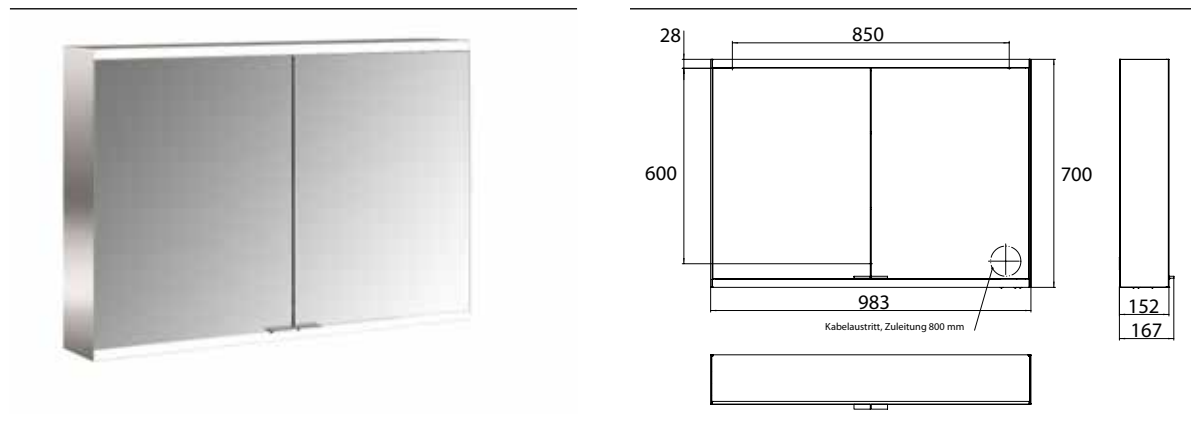

Illuminated mirror cabinet prime 2, 1.000 mm, 2 doors, wall-mounted version, IP 20 back panel mirror

Art.No.9497 050 45

with mirrored or white glass back panel, mirrored side panels, 2 continuously adjustable crystal glass shelves, 2 doors, 2 sockets and 1 switch, height: 700 mm, LED-lights (ca. 4.000 K), IP 20, energy efficiency grade: A - A++