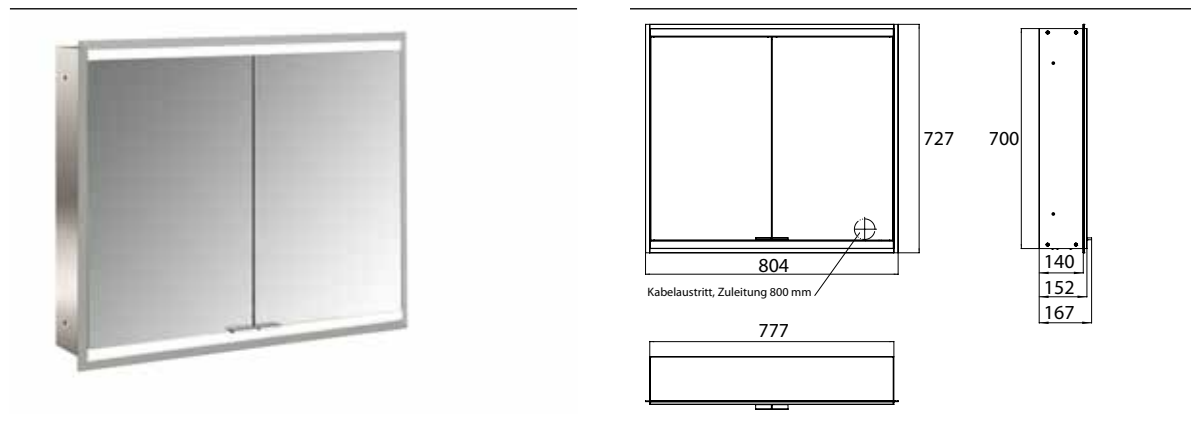

Illuminated mirror cabinet prime 2, 800 mm, 2 doors, built-in version, IP 20 back panel mirror

Art.No.9497 050 34

with mirrored or white glass back panel, 2 continuously adjustable crystal glass shelves, 2 doors, 1 socket and 1 switch, height: 730 mm, surrounding LED-lights (ca. 4.000 K), IP 20, energy efficiency grade: A - A++