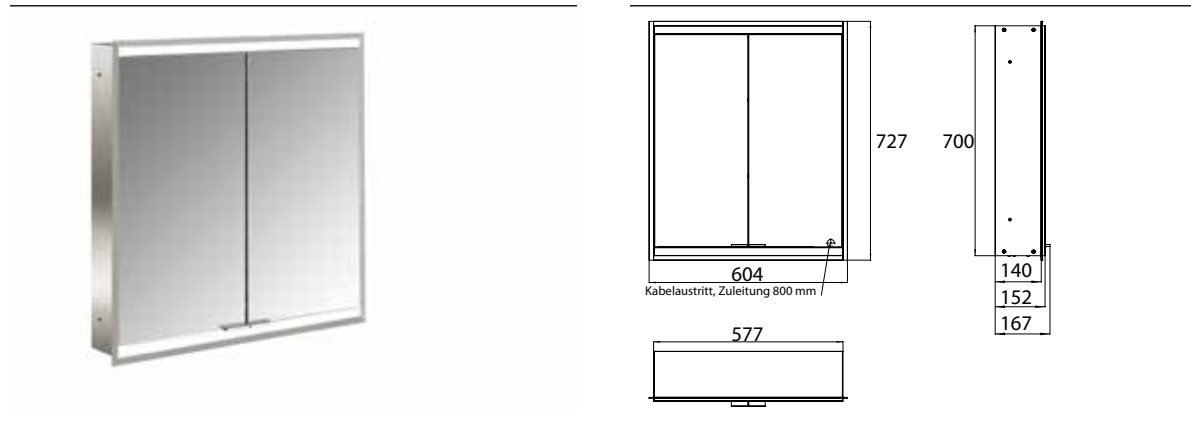

Illuminated mirror cabinet prime 2, 600 mm, 2 doors, built-in version, IP 20 back panel mirror

Art.No.9497 050 33

with mirrored or white glass back panel, 2 continuously adjustable crystal glass shelves, 2 doors, 1 socket and 1 switch, height: 730 mm, LED-lights (ca. 4.000 K), IP 20, energy efficiency grade: A - A++