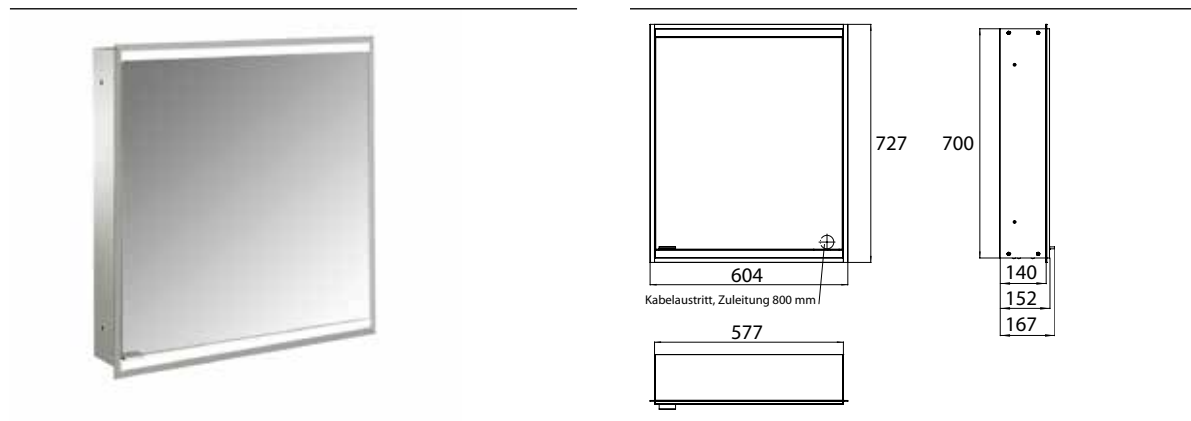

Illuminated mirror cabinet prime 2, 600 mm, 1 door, built-in version, IP 20 back panel mirror

Art.No.9497 050 32

with mirrored or white glass back panel, 2 continuously adjustable crystal glass shelves, 1 door (door hinge right), 1 socket and 1 switch, height: 730 mm, LED-lights (ca. 4.000 K), IP 20, energy efficiency grade: A - A++