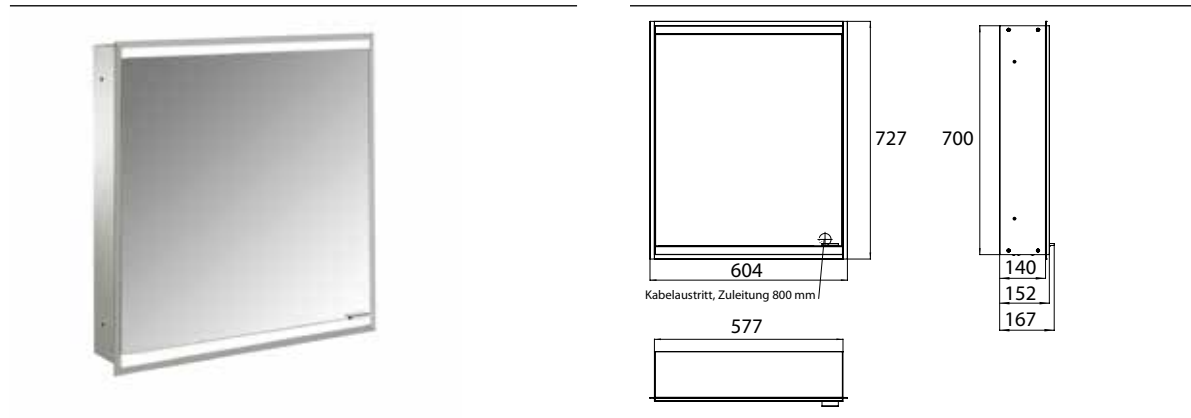

Illuminated mirror cabinet prime 2, 600 mm, 1 door, built-in version, IP 20 back panel mirror

Art.No.9497 050 31

with mirrored or white glass back panel, 2 continuously adjustable crystal glass shelves, 1 door (door hinge left), 1 socket and 1 switch, height: 730 mm, LED-lights (ca. 4.000 K), IP 20, energy efficiency grade: A - A++