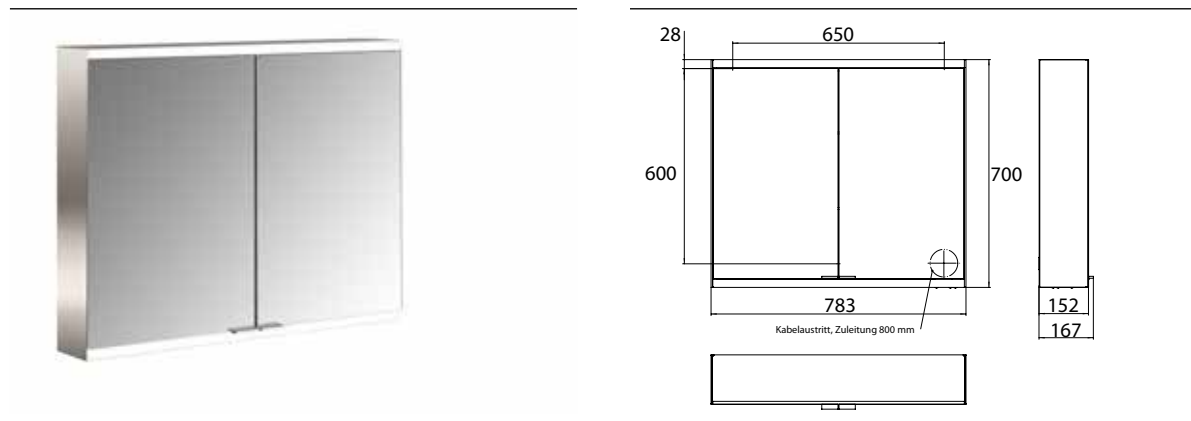

Illuminated mirror cabinet prime 2, 800 mm, 2 doors, wall-mounted version, IP 20 back panel mirror

Art.No.9497 050 24

with mirrored or white glass back panel, mirrored side panels, 2 continuously adjustable crystal glass shelves, 2 doors, 1 socket and 1 switch, height: 700 mm, LED-lights (ca. 4.000 K), IP 20, energy efficiency grade: A - A++