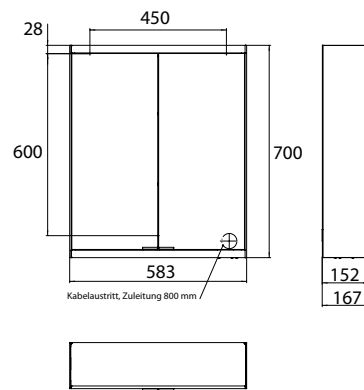

Illuminated mirror cabinet prime 2, 600 mm, 2 doors, wall-mounted version, IP 20 back panel mirror

Art.No.9497 050 23

with mirrored or white glass back panel, mirrored side panels, 2 continuously adjustable crystal glass shelves, 2 doors, 1 socket and 1 switch, height: 700 mm, LED-lights (ca. 4.000 K), IP 20, energy efficiency grade: A - A++