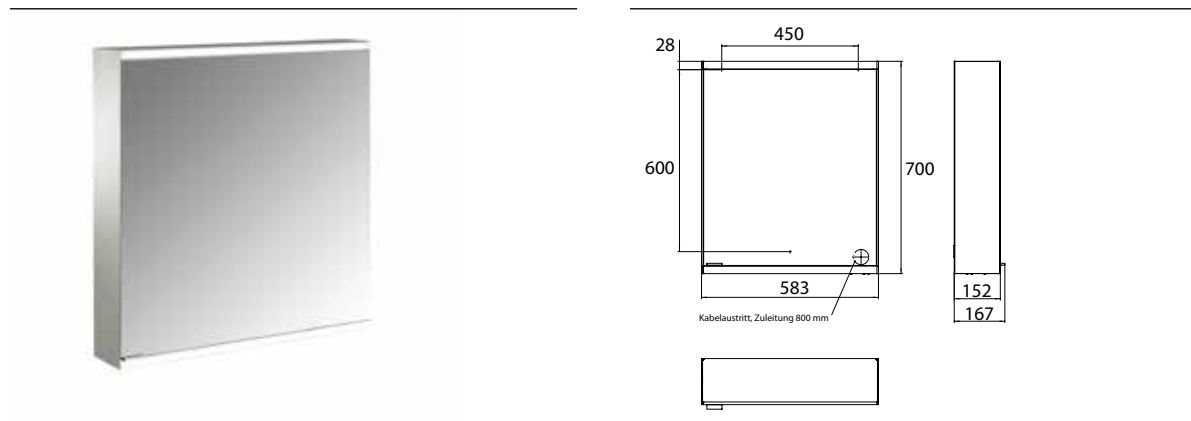

Illuminated mirror cabinet prime 2, 600 mm, 1 door, wall-mounted version, IP 20 back panel mirror

Art.No.9497 050 22

with mirrored or white glass back panel, mirrored side panels, 2 continuously adjustable crystal glass shelves, 1 door (door hinge right), 1 socket and 1 switch, height: 700 mm, (ca. 4.000 K), IP 20, energy efficiency grade: A - A++