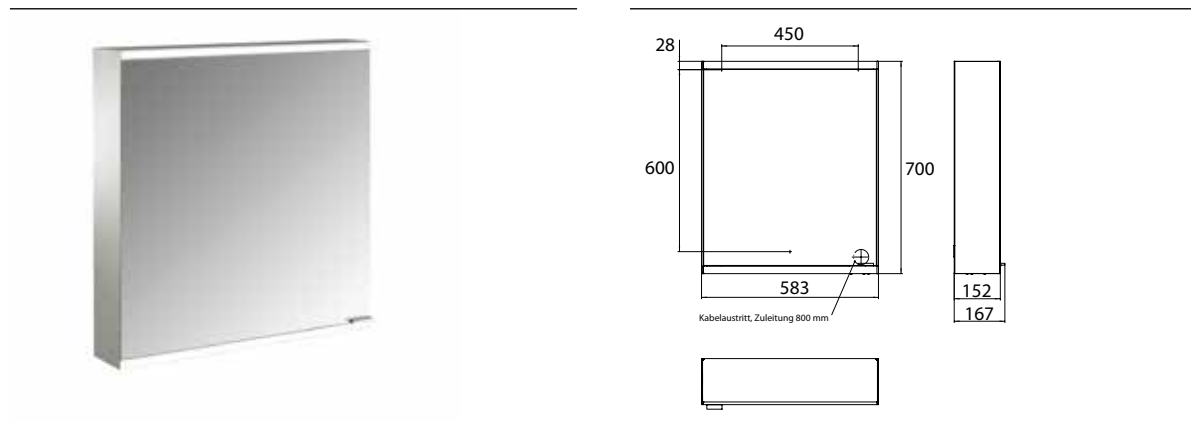

Illuminated mirror cabinet prime 2, 600 mm, 1 door, wall-mounted version, IP 20 back panel mirror

Art.No.9497 050 21

with mirrored or white glass back panel, mirrored side panels, 2 continuously adjustable crystal glass shelves, 1 door (door hinge left), 1 socket and 1 switch, height: 700 mm, LED-lights (ca. 4.000 K), IP 20, energy efficiency grade: A - A++