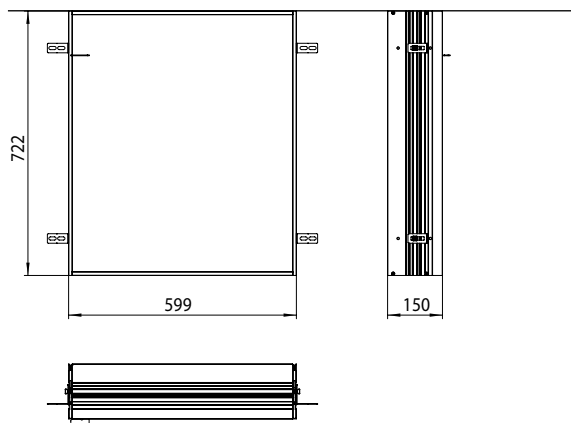

Built-in frame Built-in frame

Art.No.9497 000 20

for illuminated mirror cabinet prime 2, 600 mm