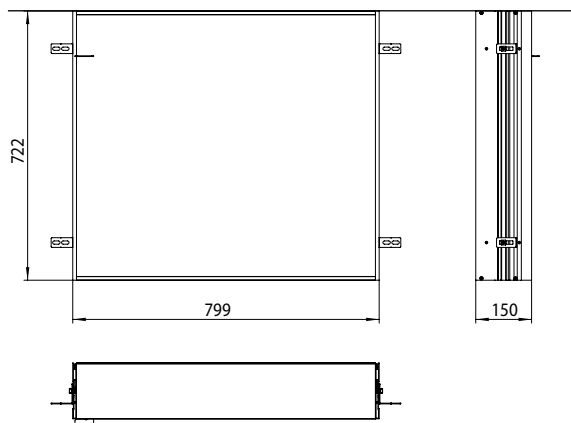

Built-in frame Built-in frame

Art.No.9497 000 19

for illuminated mirror cabinet prime 2, 800 mm