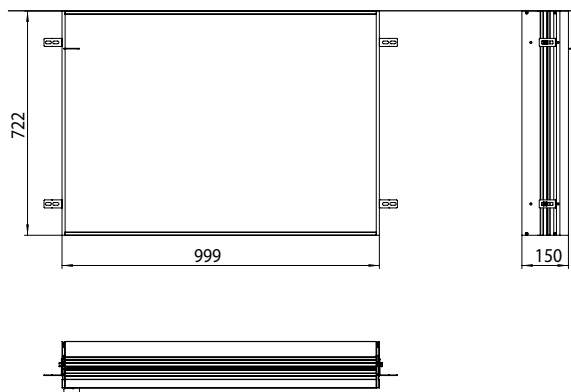

Built-in frame Built-in frame

Art.No.9497 000 18

for illuminated mirror cabinet prime 2, 1.000 mm