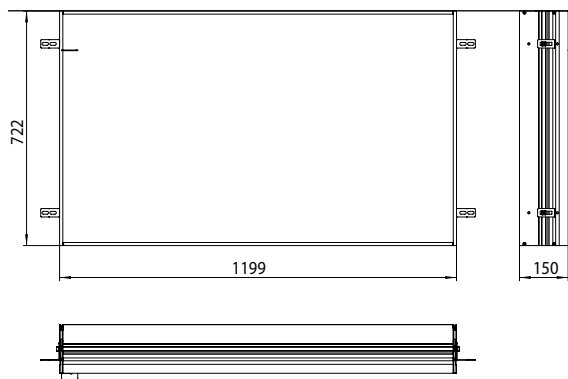

Built-in frame Built-in frame

Art.No.9497 000 17

for illuminated mirror cabinet prime 2, 1.200 mm