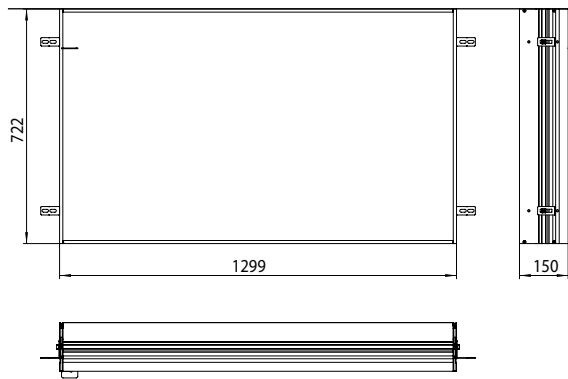

Built-in frame Built-in frame

Art.No.9497 000 16

for illuminated mirror cabinet prime 2, 1.300 mm