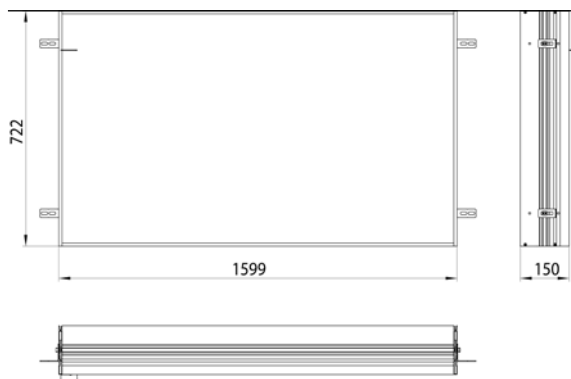

Built-in frame Built-in frame

Art.No.9497 000 15

for illuminated mirror cabinet prime 2, 1.600 mm