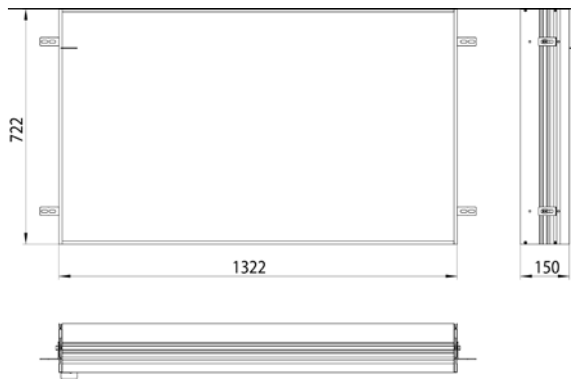

Built-in frame Built-in frame

Art.No.9497 000 14

for illuminated mirror cabinet prime, 1.300 mm