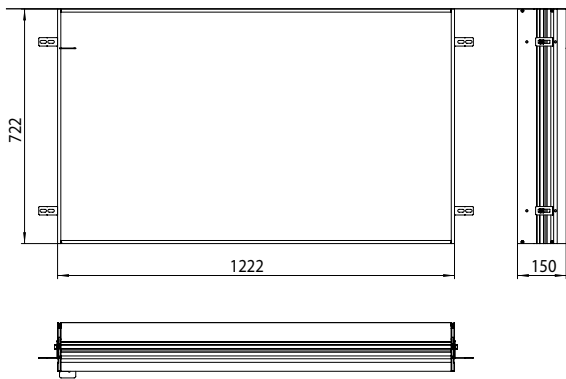

Built-in frame Built-in frame

Art.No.9497 000 13

for illuminated mirror cabinet prime, 1.200 mm