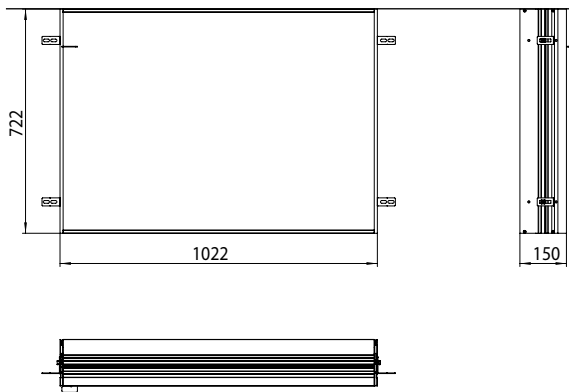

Built-in frame Built-in frame

Art.No.9497 000 12

for illuminated mirror cabinet prime, 1.000 mm