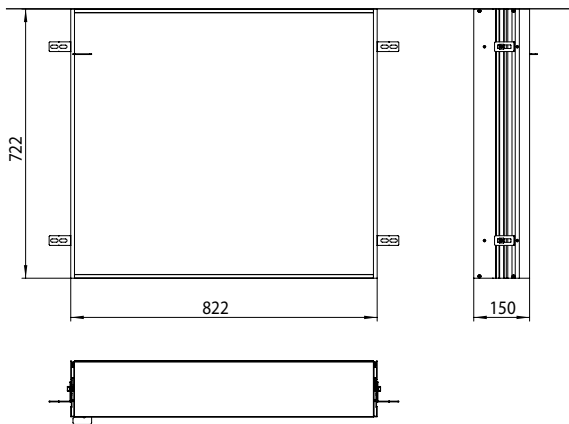

Built-in frame Built-in frame

Art.No.9497 000 11

for illuminated mirror cabinet prime, 800 mm