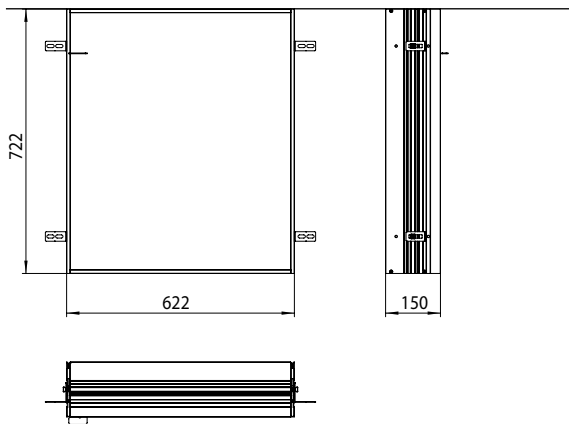

Built-in frame Built-in frame

Art.No.9497 000 10

for illuminated mirror cabinet prime, 600 mm