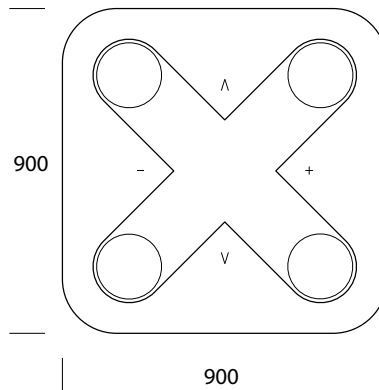

**Controller for emco light system: Operation of the functions: On/Off, luminous intensity, light color and scene- selection - removeable, with magnetic wall bracket white**

**Art.No.9397 139 00**