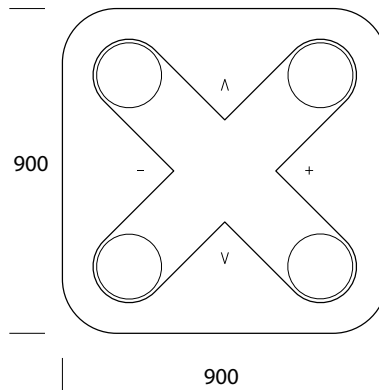

Controller for emco light system: Operation of the functions: On/Off, luminous intensity, light color and scene- selection - removeable, with magnetic wall bracket black

Art.No.9397 133 00