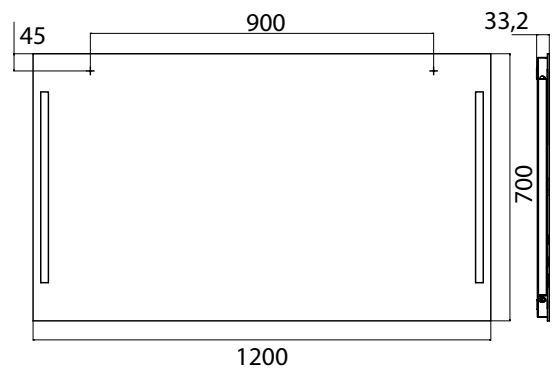

Illuminated mirror Premium, 1.200 x 700 mm mirror

Art.No.4496 000 75

without switch, LED (ca. 4.000 K), 220-240 V / 50 Hz, Energy efficiency class: A-A++