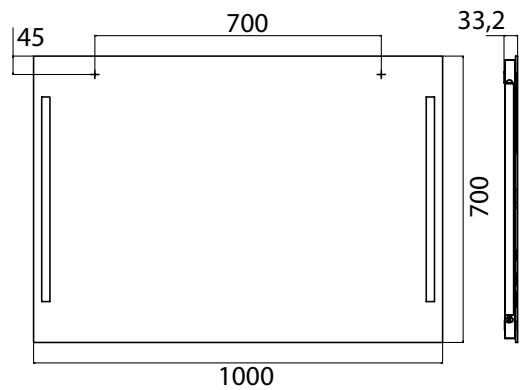

Illuminated mirror Premium, 1.000 x 700 mm mirror

Art.No.4496 000 74

without switch, LED (ca. 4.000 K), 220-240 V / 50 Hz, Energy efficiency class: A-A++