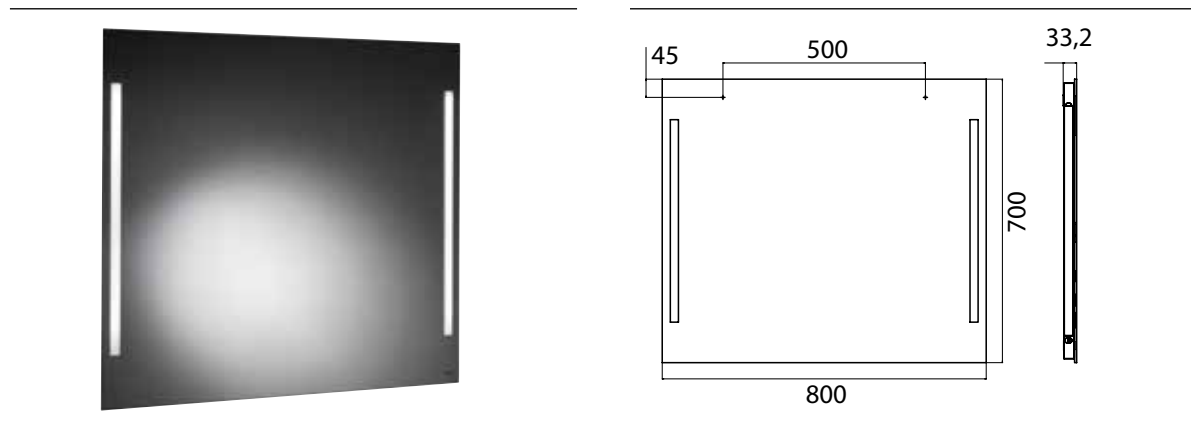

Illuminated mirror Premium, 800 x 700 mm mirror

Art.No.4496 000 73

without switch, LED (ca. 4.000 K), 220-240 V / 50 Hz, Energy efficiency class: A-A++