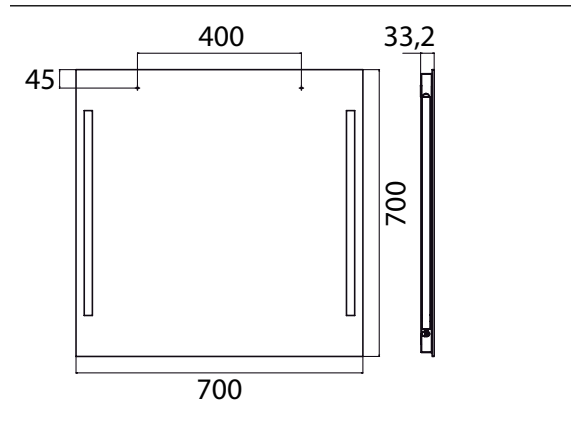

Illuminated mirror Premium, 700 x 700 mm mirror

Art.No.4496 000 72

without switch, LED (ca. 4.000 K), 220-240 V / 50 Hz, Energy efficiency class: A-A++