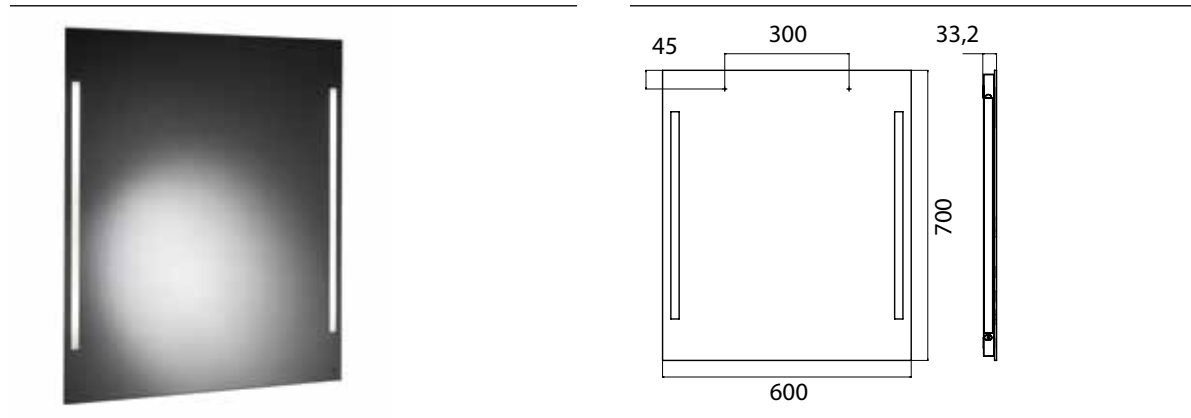

Illuminated mirror Premium, 600 x 700 mm mirror

Art.No.4496 000 71

without switch, LED (ca. 4.000 K), 220-240 V / 50 Hz, Energy efficiency class: A-A++