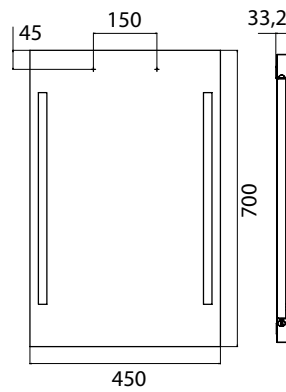

Illuminated mirror Premium, 450 x 700 mm mirror

Art.No.4496 000 70

without switch, LED (ca. 4.000 K), 220-240 V / 50 Hz, Energy efficiency class: A-A++