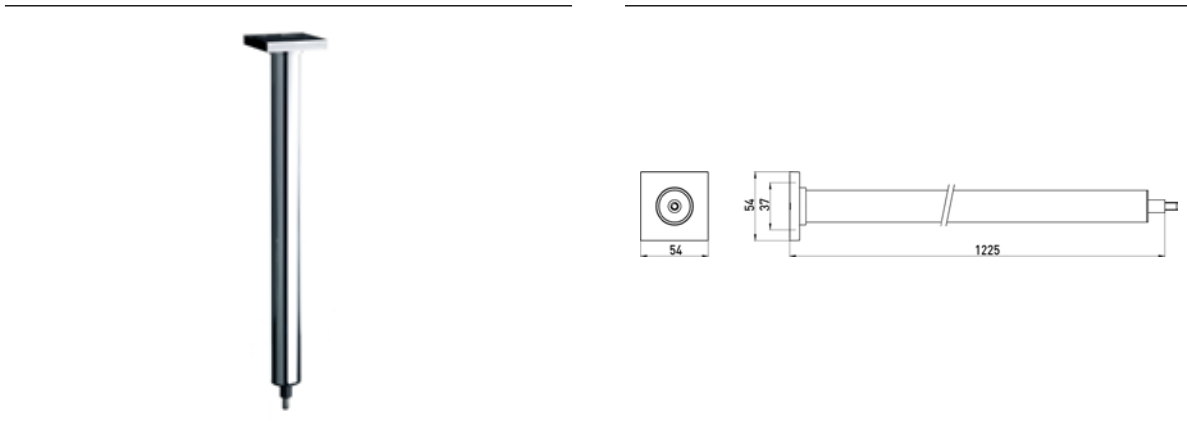

Ceiling suspension for shower curtain rails chrome

Art.No.3587 001 25

1225 mm