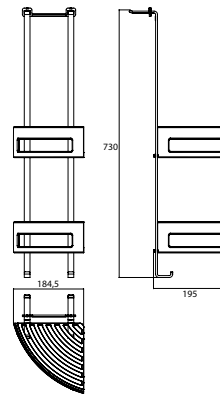

Door mounted basket rack chrome

Art.No.3545 001 26

with 2 corner sponge dishes