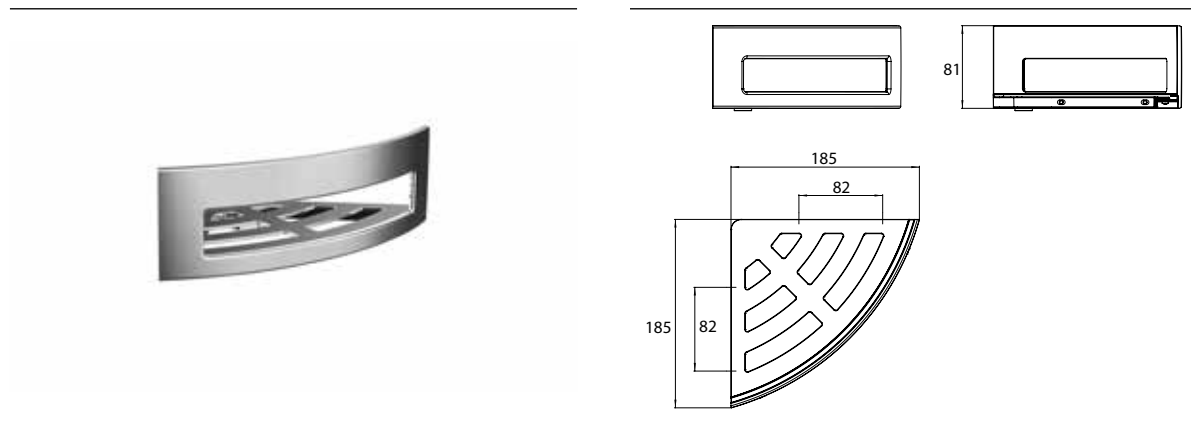

Corner dish, wall mounted, with hidden fastening, Cornersize: 185 mm chrome

Art.No.3545 001 24

removable