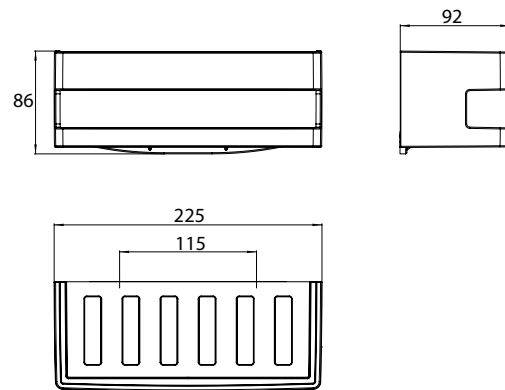

Dish, wall mounted, with hidden fastening, 225 x 86 x 92 mm chrome

Art.No.3545 001 23

removable