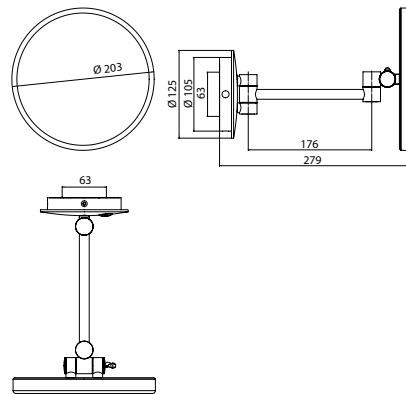

LED-Shaving and cosmetic mirror black

Art.No.1094 133 08

with illuminated touch sensor (On/Off, Colour change) and direct connection, one arm, round, \varnothing 203 mm, 3 magnifying glass, energy efficiency grade: A-A++