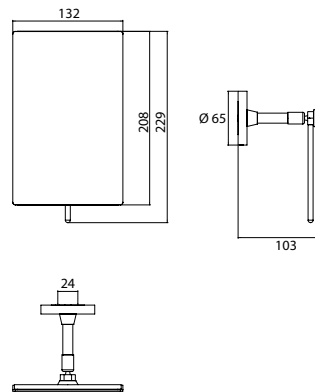

Shaving and cosmetic mirror black

Art.No.1094 133 07

one arm, square, 132 x 208 mm, 3 magnifying glass