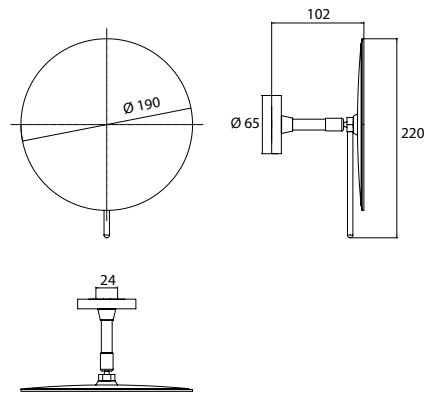

Shaving and cosmetic mirror black

Art.No.1094 133 06

one arm, round, $\varnothing 190$ mm, 3 magnifying glass