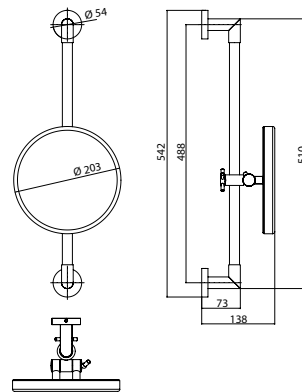

### Art.No.1094 060 14

height adjustable, with toggle switch (Colour change) and helix cable, round,  $\varnothing$  203 mm, 3 magnifying glass, energy efficiency grade: A-A++