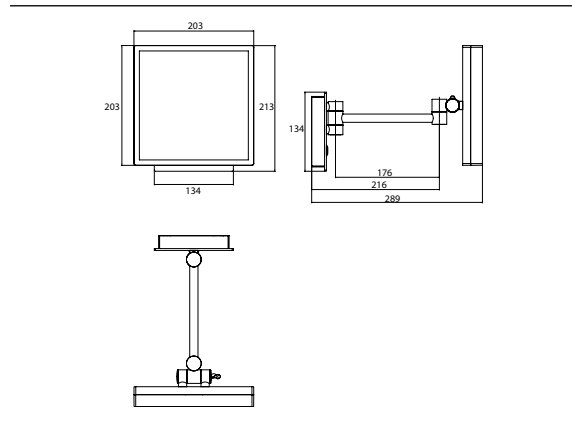

LED-Shaving and cosmetic mirror chrome

Art.No.1094 060 11

with illuminated touch sensor (On/Off, Colour change) and direct connection, one arm, square, 203 x 203 mm, 3 magnifying glass, energy efficiency grade: A-A++