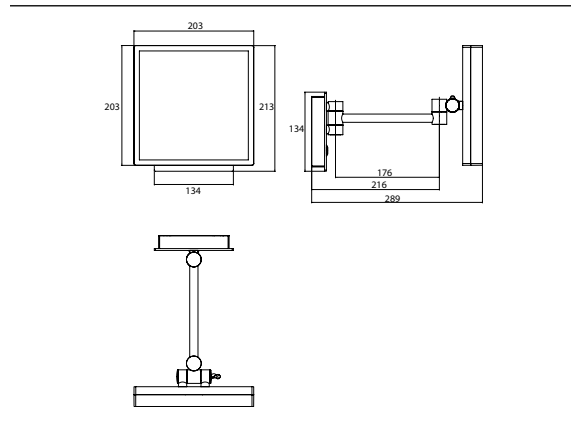

LED-Shaving and cosmetic mirror chrome

Art.No.1094 060 10

with illuminated touch sensor (On/Off, Colour change) and helix cable, one arm, square, 203 x 203 mm, 3 magnifying glass, energy efficiency grade: A-A++