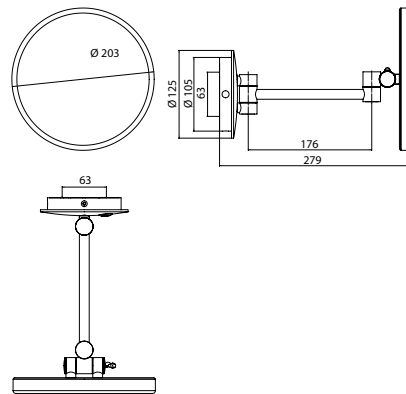

LED-Shaving and cosmetic mirror chrome

Art.No.1094 060 08

with illuminated touch sensor (On/Off, Colour change) and helix cable, one arm, round, $\varnothing 203$ mm, 3 magnifying glass, energy efficiency grade: A-A++