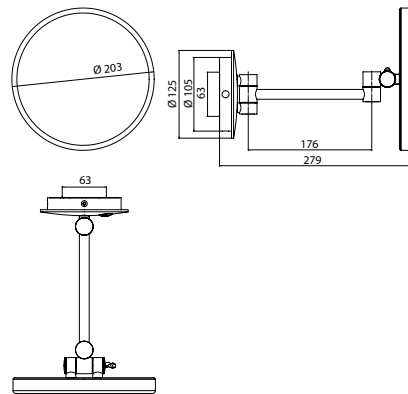

LED-Shaving and cosmetic mirror chrome

Art.No.1094 060 07

with illuminated touch sensor (On/Off, Colour change) and direct connection, one arm, round, Ø 203 mm, 3 magnifying glass, energy efficiency grade: A-A++