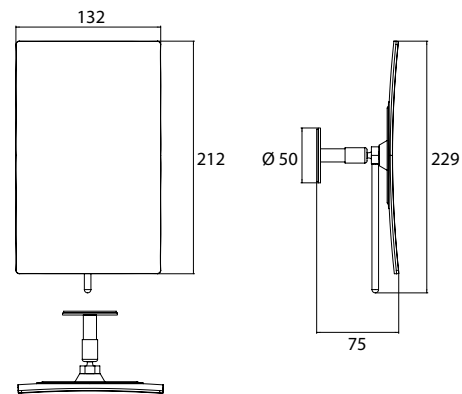

stick-on mirror, 3-times, square, 132 x 212 mm 3-times, chrome

Art.No.1094 001 30