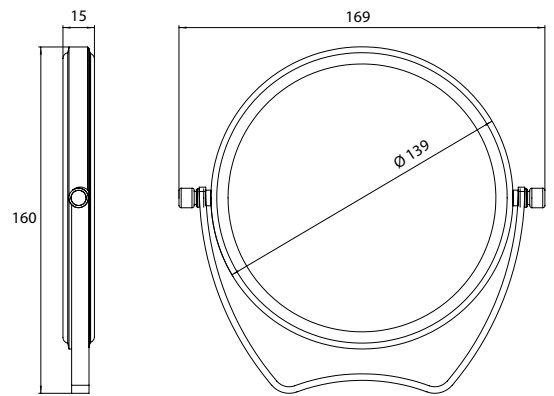

travel mirror, round, Ø 139 mm 5-times, chrome

Art.No.1094 001 25