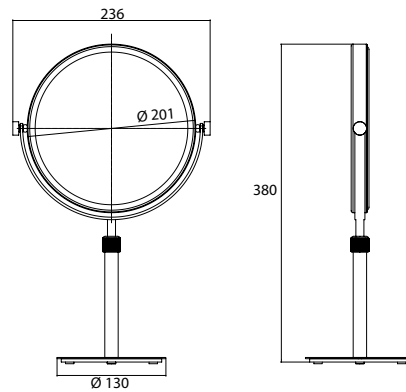

**standing mirror, round, Ø 201 mm 5-times, chrome**

**Art.No.1094 001 21**

height adjustable