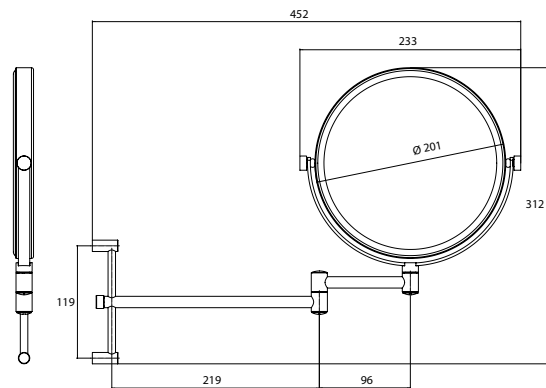

Shaving and cosmetic mirror chrome

Art.No.1094 001 15

two arms, round, Ø 200 mm, 3 magnifying glass, hight adjustable