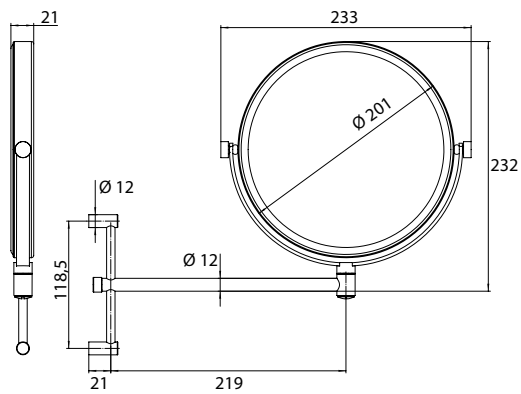

Shaving and cosmetic mirror chrome

Art.No.1094 001 11

one arm, round, Ø 200 mm, 3 magnifying glass