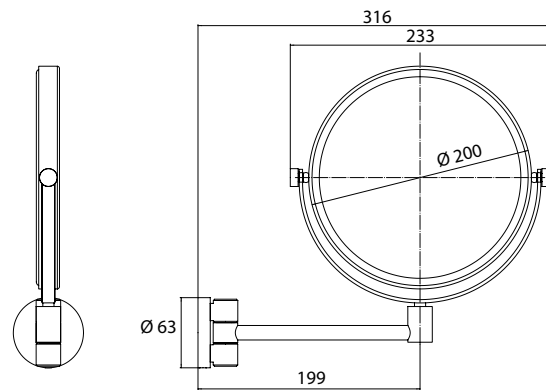

Shaving and cosmetic mirror chrome

Art.No.1094 001 08

one arm, round, Ø 200 mm, 3 magnifying glass, hight adjustable