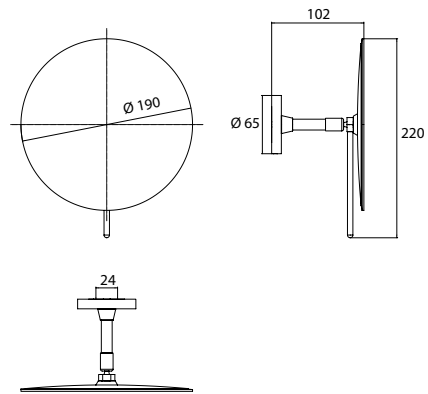

Shaving and cosmetic mirror chrome

Art.No.1094 001 06

one arm, round, Ø 190 mm, 3 magnifying glass